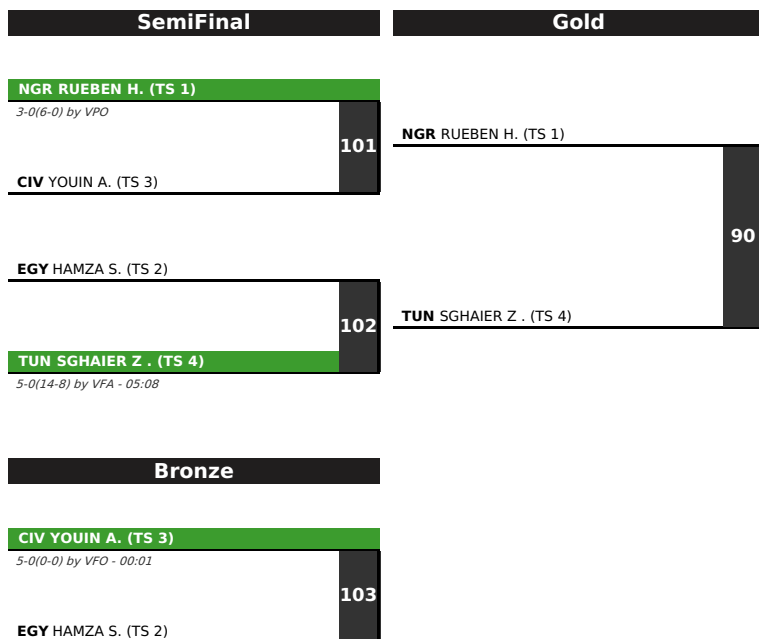

Women's wrestling - Seniors - 76 kg

Group A

Rank	#	Name	NOC	Round 1			Round 2			Round 3			Total	
				Opp.# Match#	C.Pts T.Pts	VP	Opp.# Match#	C.Pts T.Pts	VP	Opp.# Match#	C.Pts T.Pts	VP	C.Pts T.Pts	VP
1	A1 (TS1)	Hannah Amuchechi RUEBEN	NGR	A2	4	1	A3	5	1				9	2
				51	10		56	4					14	
2	A2 (TS4)	Zaineb SGHAIER	TUN	A1	0	0				A3	5	1	5	1
				51	0					61	4		4	
3	A3 (15)	Patricia Saifeldin Elhah ELNOUR	SUD				A1	0	0	A2	0	0	0	0
										56	0		61	

Group B

Rank	#	Name	NOC	Round 1			Round 2			Round 3			Total	
				Opp.# Match#	C.Pts T.Pts	VP	Opp.# Match#	C.Pts T.Pts	VP	Opp.# Match#	C.Pts T.Pts	VP	C.Pts T.Pts	VP
1	B1 (TS2)	Samar Amer Ibrahim HAMZA	EGY	B2	3	1	B3	5	1				8	2
				52	4		57	5					9	
2	B2 (TS3)	Amy YOUIN	CIV	B1	1	0				B3	5	1	6	1
				52	1					62	10		11	
3	B3 (10)	Pelagie WILITA	CMR				B1	0	0	B2	0	0	0	0
										57	0		62	